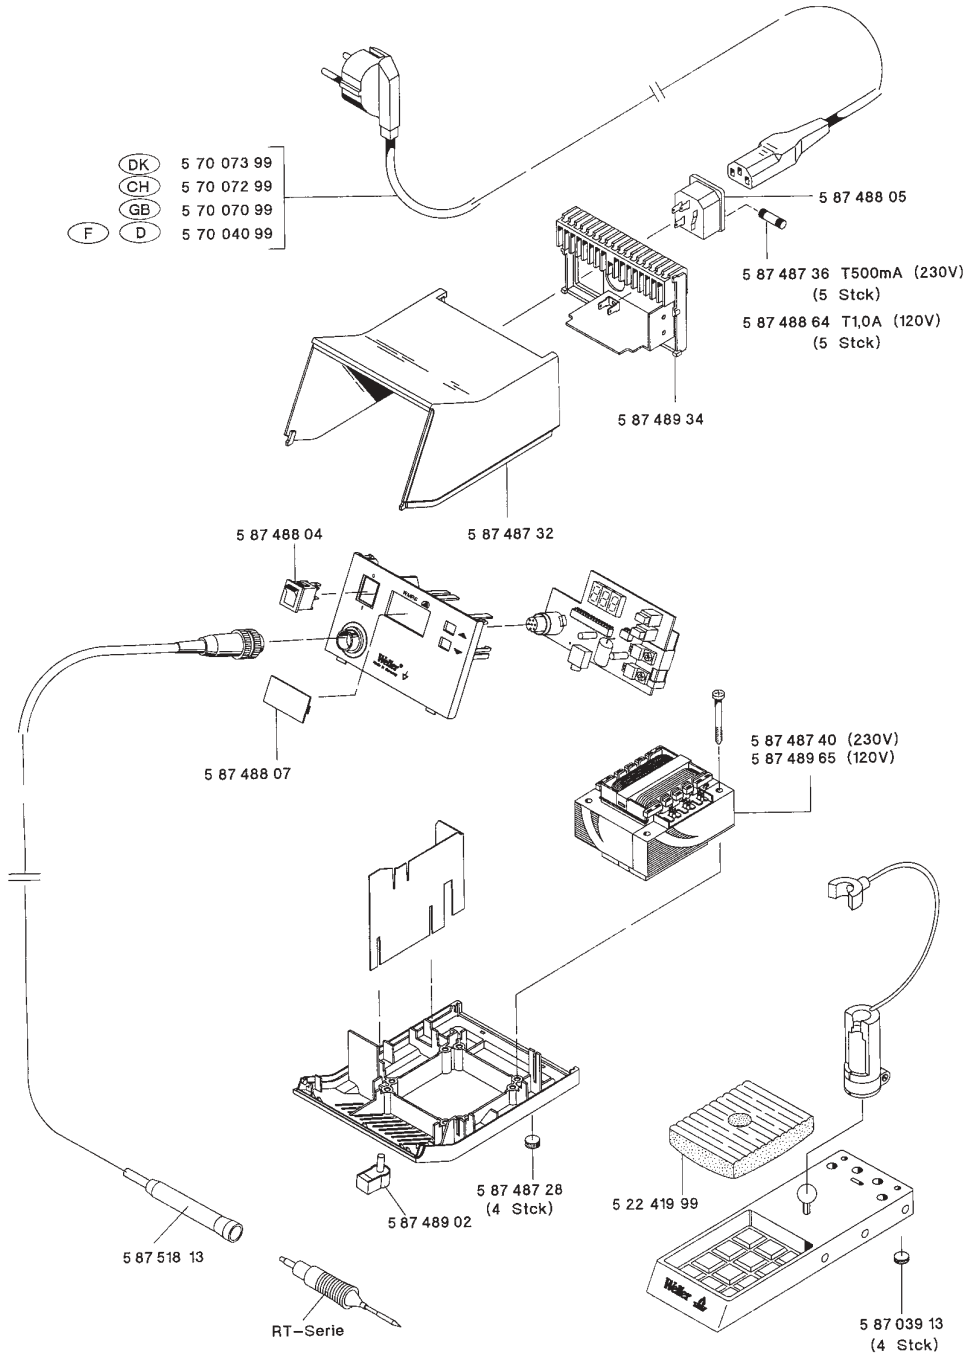

Weller Lötstation WMRS

Exploded drawing

4D9R845