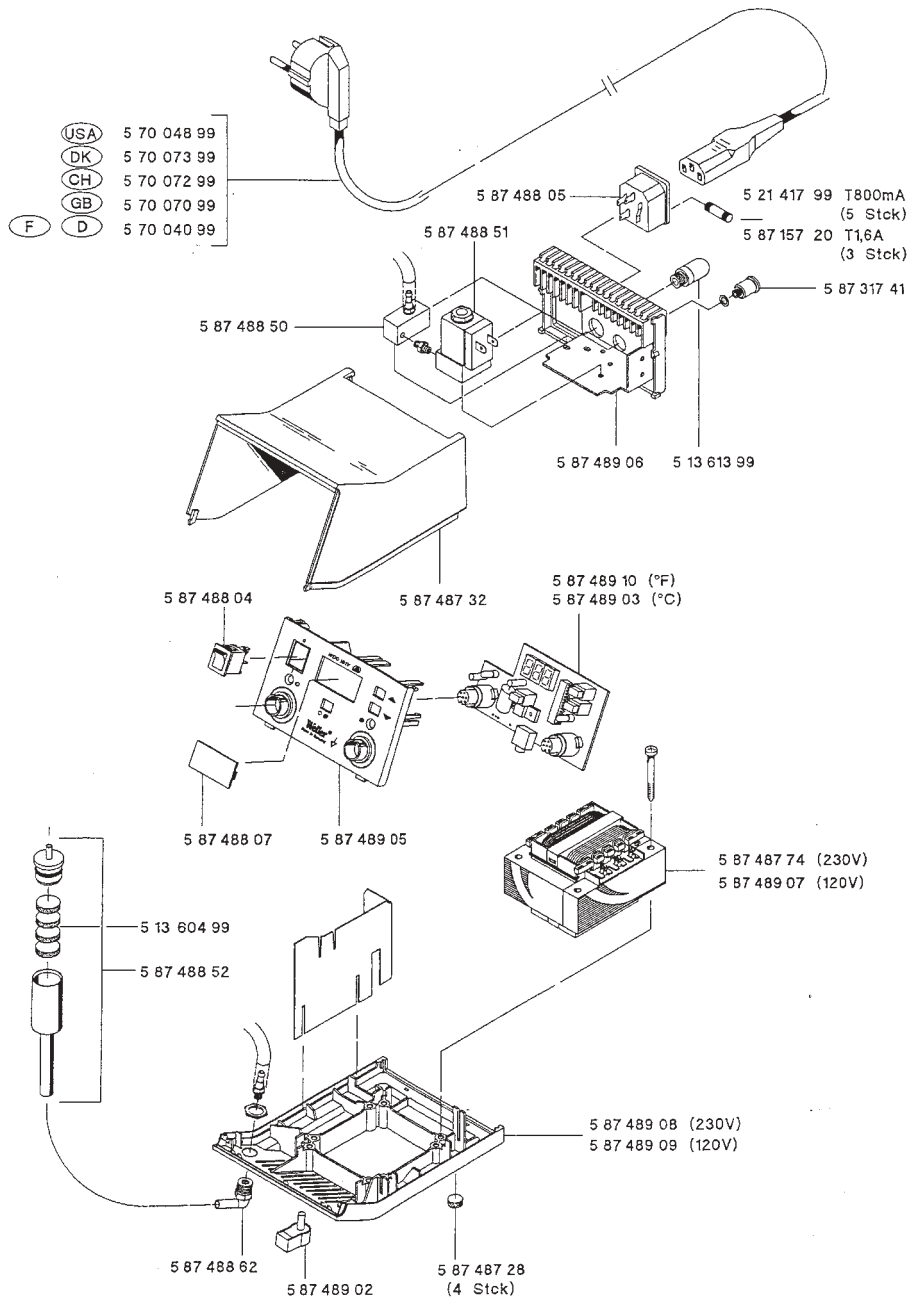

Weller Entlötstation WDD 161V

Exploded Drawing

4D9R722